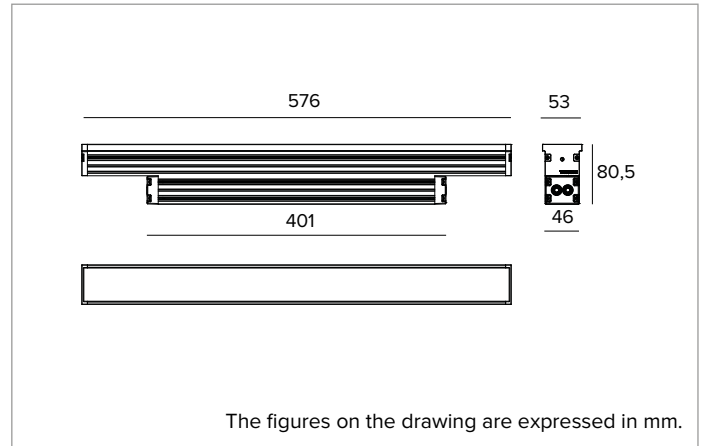

## Adjustable linear LED projector

|               |                              | 3000K            | H(m)   | D1(m) | D2(m) | E <sub>max</sub> (lx) |
|---------------|------------------------------|------------------|--------|-------|-------|-----------------------|
|               |                              | Ra80             | 80°    | 13°   |       |                       |
| Fixture Power | 28W                          | 1                | 1.68   | 0.23  | 3805  |                       |
| Source Flux   | 3440lm                       | 2                | 3.36   | 0.46  | 951   |                       |
| Fixture Flux  | 1824lm                       | 3                | 5.04   | 0.68  | 423   |                       |
| Efficacy      | 65lm/W                       | 4                | 6.72   | 0.91  | 238   |                       |
| TS1090        | I <sub>max</sub> =1106cd/klm | I <sub>max</sub> | 3805cd | 5     | 8.40  | 1.14 152              |